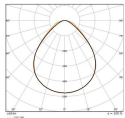

Specifications Ledvance LED Panel Eco  
36W 3600lm - 865 Daylight | 60X60cm  
- UGR <19

[View Product](#)

## Dimensions

LED panel size	60x60cm
Length (mm)	595
Width (mm)	595
Height (mm)	32